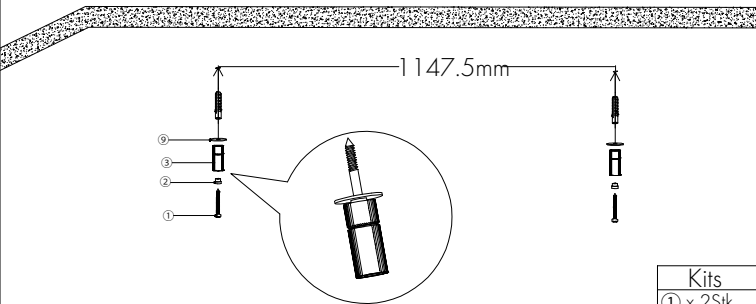

1

2

| |
|----------|
| Kits |
| ⑦ x 1Stk |

3

| |
|----------|
| Kits |
| ① x 2Stk |
| ② x 2Stk |
| ③ x 2Stk |
| ④ x 2Stk |

4

5

6

7

8

GLOW[®]

SIMPLY LIGHT

S00-63040-1541

S00-63040-1542

S00-63040-1543

Deckenleuchte WORKS