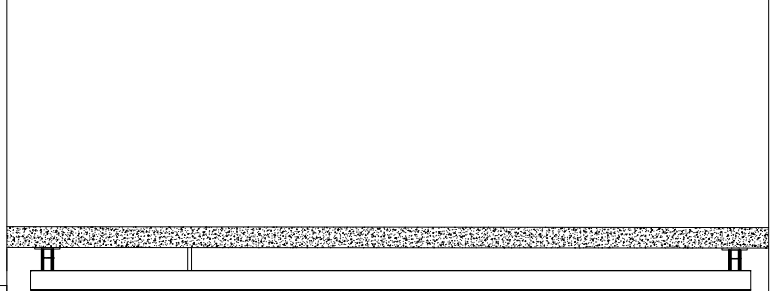

1

2

| |
|----------|
| Kits |
| ⑦ x 1Stk |

3

| |
|----------|
| Kits |
| ① x 2Stk |
| ② x 2Stk |
| ③ x 2Stk |
| ④ x 2Stk |

4

5

6

7

8

GLOW[®]

SIMPLY LIGHT

S00-63040-1541

S00-63040-1542

S00-63040-1543

Deckenleuchte WORKS