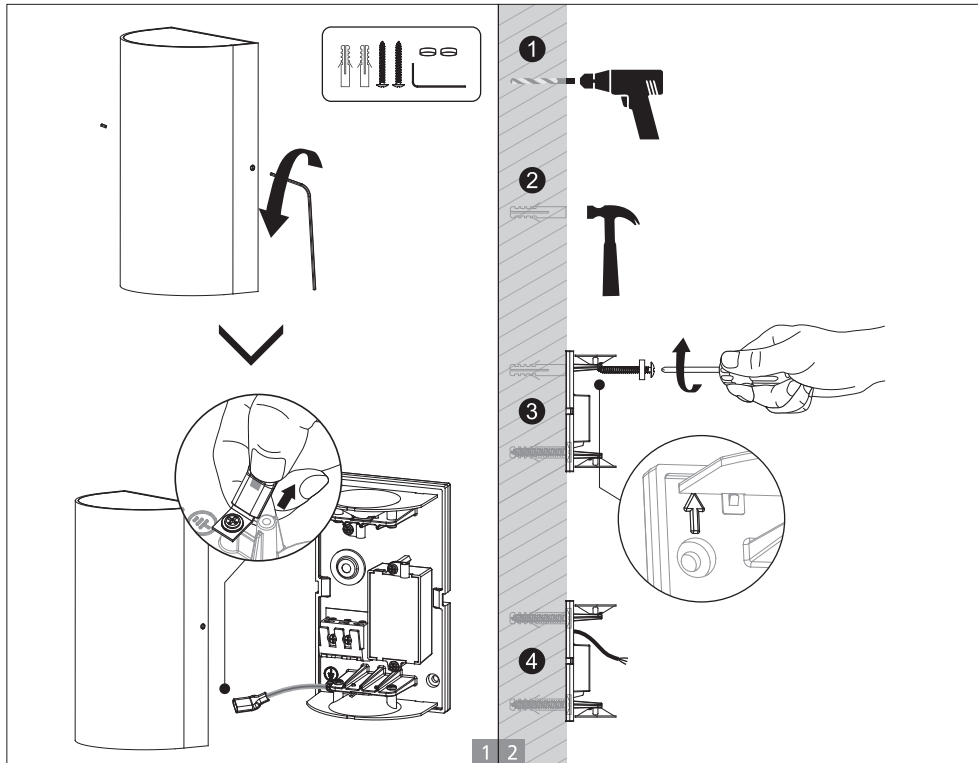

Important Safety Instructions

Basic safety precautions should always be followed when installing, including the following:

1. Read all instructions.
2. Licensed electrician for installation only
3. Always ensure the power is OFF and the fitting has cooled down before performing any maintenance, cleaning, changing the globe or adjustment to the fitting.
4. Do not install any luminaire near the heat source.
5. Do not exceed the nominal supply voltage or amperage ratings.
6. To avoid injury or damage to the fitting, please ensure that power leads and screws are secure maintenance, cleaning, changing the globe or adjustment to the fitting before connecting the power.
7. When the light source reaches the end of its life, the entire luminaire should be replaced, cannot replace the light source.

Installation Procedure

WARNING

1. Switch off before installation.
2. Switch on only after complete installation and examination of the circuit.
3. Professional electrician for installation and maintenance only.

Wall mounted installation

1 2