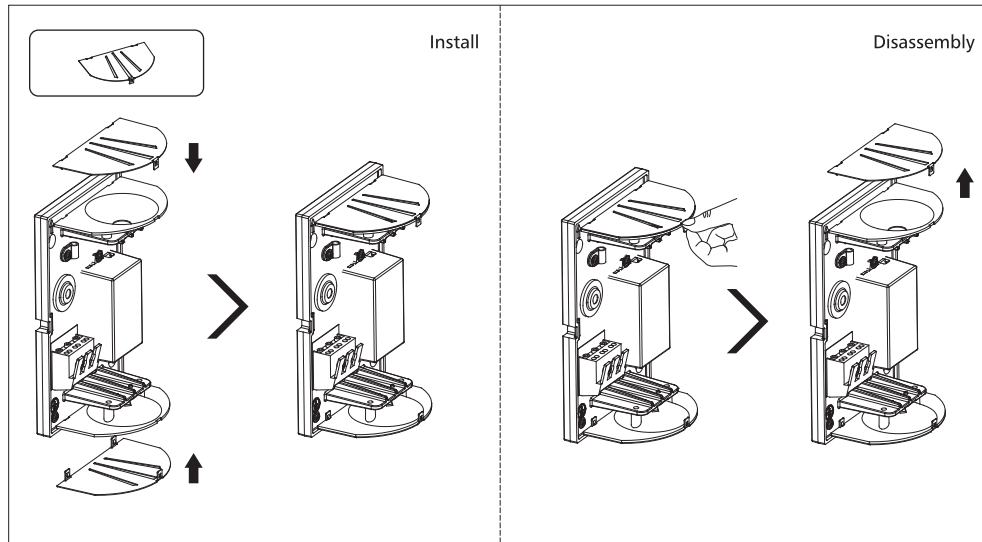

Accessory installation

BEDIENUNGSANLEITUNG

S00-51024-165
Wandleuchte TERRA

Dieses Produkt enthält eine Lichtquelle
der Energieeffizienzklasse **<E>**.

Important Safety Instructions

Basic safety precautions should always be followed when installing, including the following:

1. Read all instructions.
2. Licensed electrician for installation only
3. Always ensure the power is OFF and the fitting has cooled down before performing any maintenance, cleaning, changing the globe or adjustment to the fitting.
4. Do not install any luminaire near the heat source.
5. Do not exceed the nominal supply voltage or amperage ratings.
6. To avoid injury or damage to the fitting, please ensure that power leads and screws are secure maintenance, cleaning, changing the globe or adjustment to the fitting before connecting the power.
7. When the light source reaches the end of its life, the entire luminaire should be replaced, cannot replace the light source.