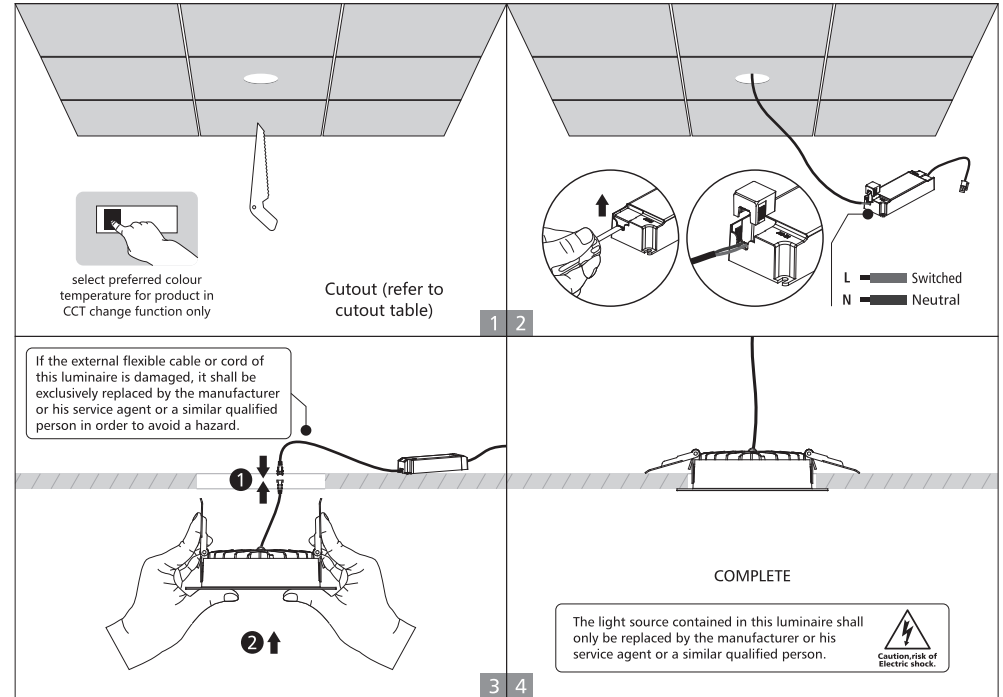

Downlight with external driver

Dieses Produkt enthält eine Lichtquelle der Energieeffizienzklasse <E>.