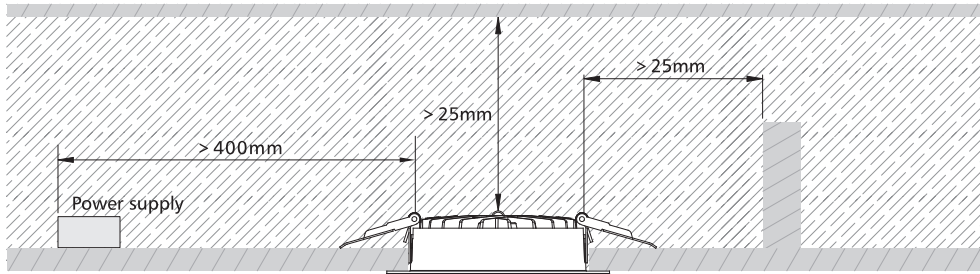

Important Safety Instructions

Basic safety precautions should always be followed when installing, including the following:

1. Read instructions & check you have all the tools & accessories to complete the installation correctly.
2. Licensed electrician for installation only.
3. Always ensure the power is OFF and the fitting has cooled down before performing any maintenance, cleaning, changing the globe or adjustment to the fitting.
4. Do not install any luminaire near the heat source.
5. Do not exceed the nominal supply voltage or amperage ratings.
6. To avoid injury or damage to the fitting, please ensure that power leads and screws are secure before connecting the power.
7. The light source contained in this luminaire shall only be replaced by the manufacturer or his service agent or a similar qualified person.

Installation Instruction

Fig 1: Installation Spacing

Ceiling cutout table

Downlight Dia (inch)	2	2.5	3	3.5	4	5	6	8	10
Ceiling Cutout (mm)	60-65	68-75	90-95	100-110	120-130	140-150	160-170	200-210	230-260

IP rating table: Before installation, please check the IP label on the luminaire to choose the right place to install.

IP20	Indoor use only, do not use in wet or damp place.
IP54	Suitable for indoor areas including bathrooms and covered/sheltered areas such as porches.

Dimmer selection table: Before installation, please check the information of driver as below.

Non-dim	Can not be used with any dimmer.
Triac dim	Compliable with recommended TRIAC dimmers, dimming range 8-100%.
0/1-10V	Only work with 0/1-10V dimming system, dimming range 8-100%.
DALI	Only work with DALI dimming system, dimming range 8-100%.

Installation Procedure

WARNING

1. Switch off power supply before installation / maintenance.
2. Switch on only after complete installation and examination of the circuit.
3. Professional electrician for installation and maintenance only.