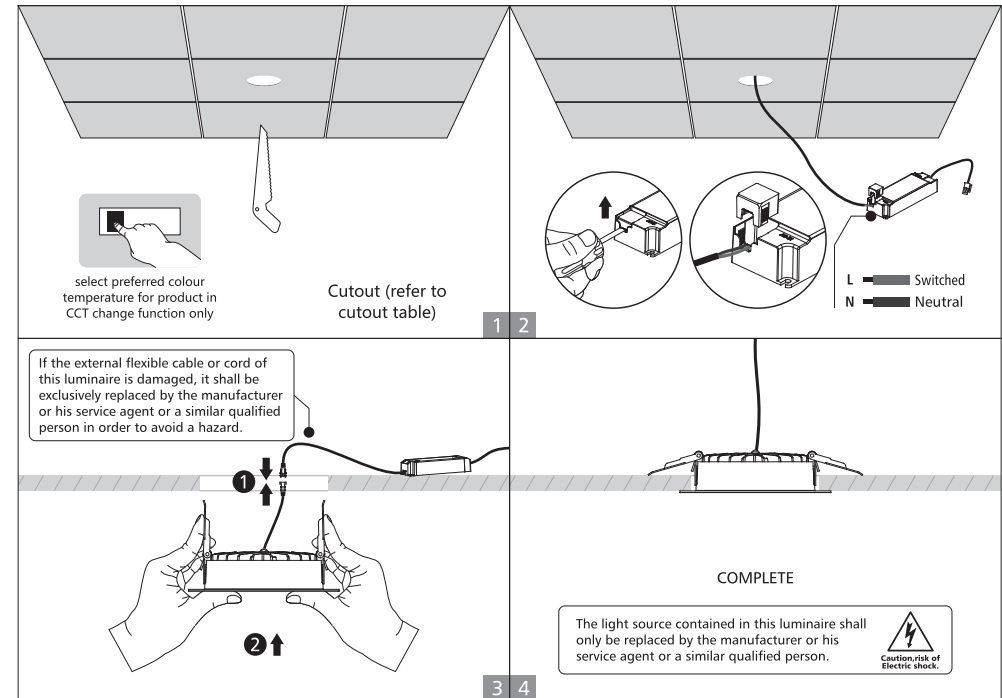

Downlight with external driver

Dieses Produkt enthält eine Lichtquelle der Energieeffizienzklasse <E>.