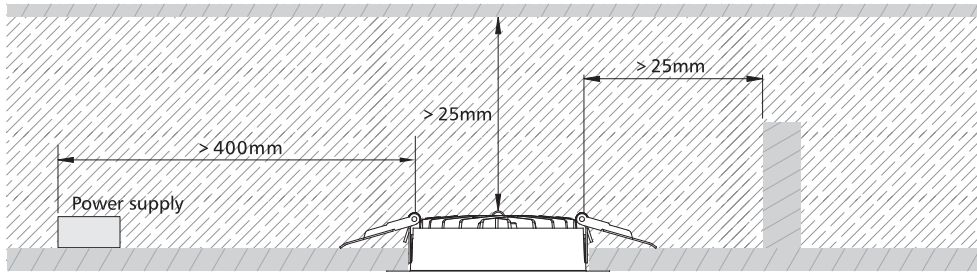

## Important Safety Instructions

Basic safety precautions should always be followed when installing, including the following:

1. Read instructions & check you have all the tools & accessories to complete the installation correctly.
2. Licensed electrician for installation only.
3. Always ensure the power is OFF and the fitting has cooled down before performing any maintenance, cleaning, changing the globe or adjustment to the fitting.
4. Do not install any luminaire near the heat source.
5. Do not exceed the nominal supply voltage or amperage ratings.
6. To avoid injury or damage to the fitting, please ensure that power leads and screws are secure before connecting the power.
7. The light source contained in this luminaire shall only be replaced by the manufacturer or his service agent or a similar qualified person.

## Installation Instruction

Fig 1: Installation Spacing

Ceiling cutout table

Downlight Dia (inch)	2	2.5	3	3.5	4	5	6	8	10
Ceiling Cutout (mm)	60-65	68-75	90-95	100-110	120-130	140-150	160-170	200-210	230-260