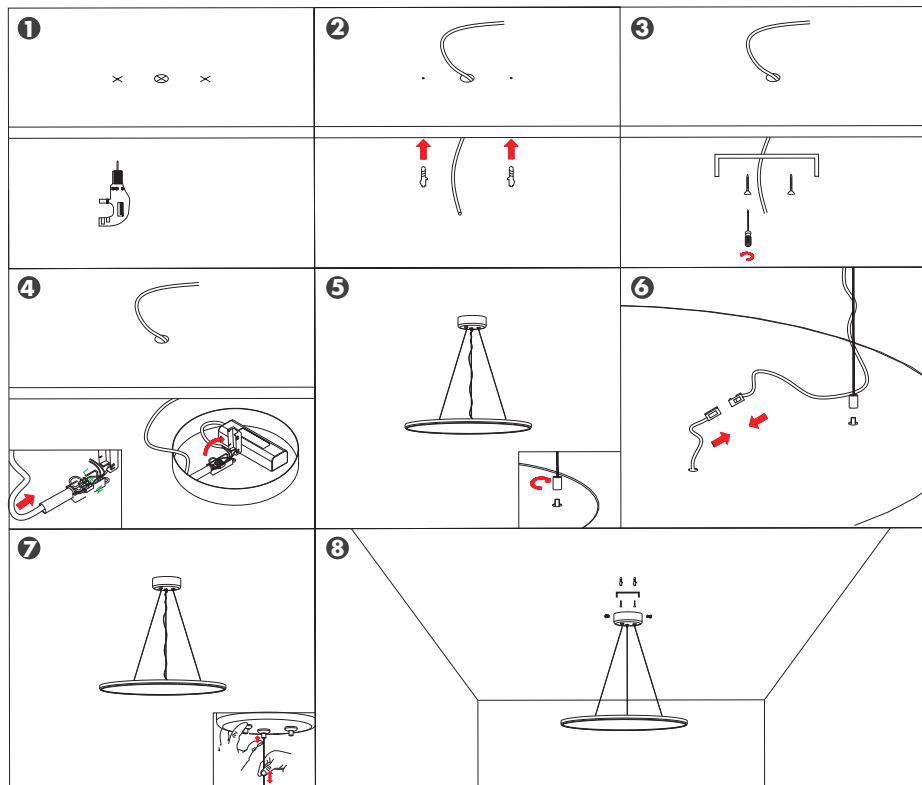

### INSTALLATION

### LICHTVERTEILUNGSKURVE

Durchschnittlicher Strahlungswinkel (10%)\_ 112.36 DEG

- Please read the specification first, to make sure the environment matches the condition in the specification before using.
- Please confirm the applicable power supply before using.
- Make sure the switch of product is off before connecting to the power supply to prevent electric shock.
- Operation against rules may damage your property and even harm your personal safety.
- Preliminarily estimate required quantity of Round Recessed Flat Panel Light, then according to the power rating of single light to figure out the total power and design power supply plan.
- Dangerous high voltage, Non-professionals are not allowed to maintain the products.
- If the exterior flexible cable or wire is damaged, it must exchange by the supplier, its agent or other similar qualified personnels to avoid dangers.