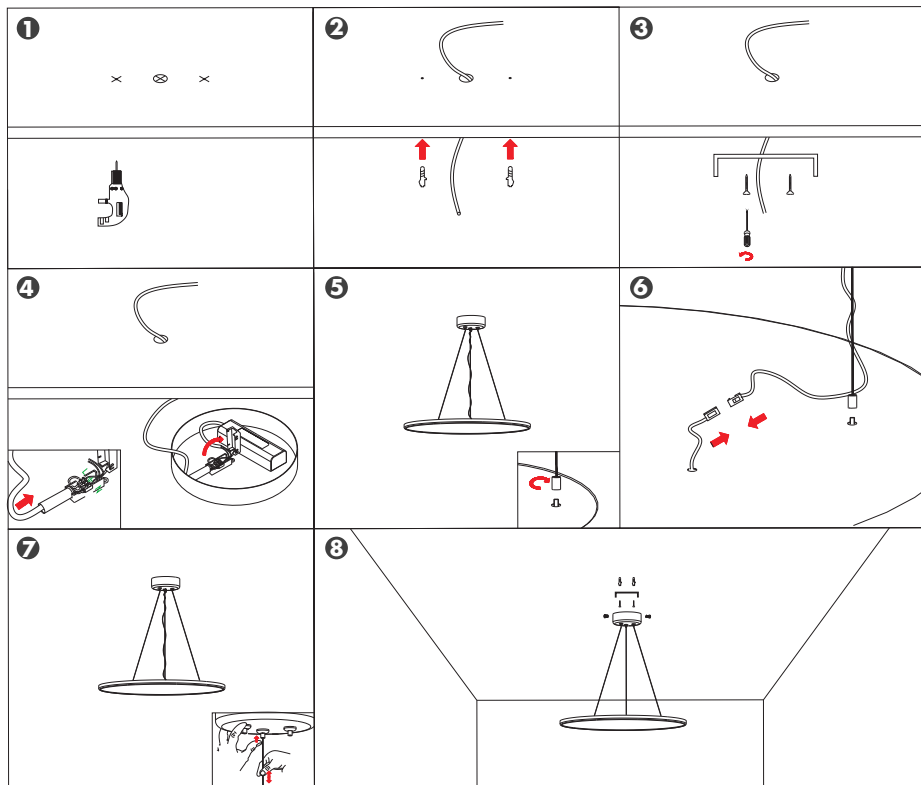

GLOW®

SIMPLY LIGHT

Pendelleuchte BIGMOON

500-39050-060

Speisung 230V 50Hz
Leistung LED 48W
Lichtstrom 4200lm
Lichtfarbe 3000K
Dimmbar DALI
Masse aussen Ø600mm

500-39051-060

230V 50Hz
LED 48W
4200lm
4000K
DALI
Ø600mm

500-39050-080

230V 50Hz
LED 63W
5100lm
3000K
DALI
Ø800mm

500-39051-080

230V 50Hz
LED 63W
5100lm
4000K
DALI
Ø800mm

Dieses Produkt enthält eine Lichtquelle der Energieeffizienzklasse <F>.

INSTALLATION

LICHTVERTEILUNGSKURVE

Durchschnittlicher Strahlungswinkel (10%)_ 112.36 DEG

- Please read the specification first, to make sure the environment matches the condition in the specification before using.
- Please confirm the applicable power supply before using.
- Make sure the switch of product is off before connecting to the power supply to prevent electric shock.
- Operation against rules may damage your property and even harm your personal safety.
- Preliminarily estimate required quantity of Round Recessed Flat Panel Light, then according to the power rating of single light to figure out the total power and design power supply plan.
- Dangerous high voltage, Non-professionals are not allowed to maintain the products.
- If the exterior flexible cable or wire is damaged, it must exchange by the supplier, its agent or other similar qualified personnels to avoid dangers.