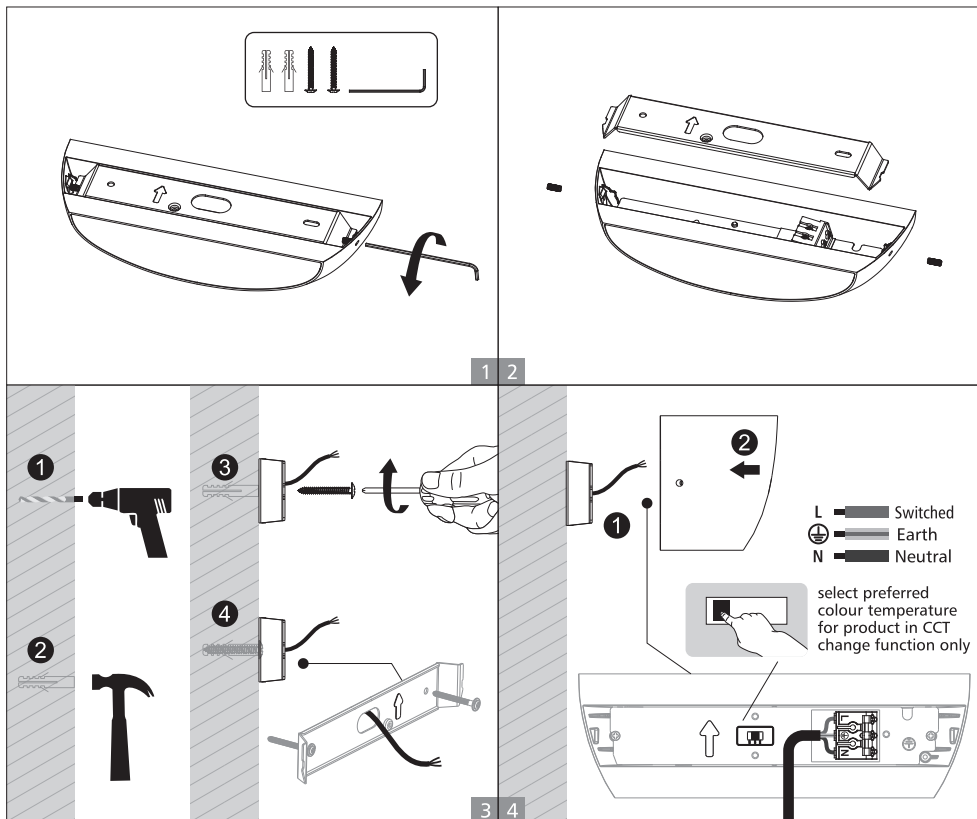

BEDIENUNGSANLEITUNG

S00-10042-241

S00-10042-242

Wandleuchte POT

Important Safety Instructions

Basic safety precautions should always be followed when installing, including the following:

1. Read all instructions.
2. Licensed electrician for installation only
3. Always ensure the power is OFF and the fitting has cooled down before performing any maintenance, cleaning, changing the globe or adjustment to the fitting.
4. Do not install any luminaire near the heat source.
5. Do not exceed the nominal supply voltage or amperage ratings.
6. To avoid injury or damage to the fitting, please ensure that power leads and screws are secure maintenance, cleaning, changing the globe or adjustment to the fitting before connecting the power.

Installation Instruction

WARNING ⚡

1. Switch off before installation.
2. Switch on only after complete installation and examination of the circuit.
3. Professional electrician for installation and maintenance only.

Wall mounted installation

Dieses Produkt enthält eine Lichtquelle der Energieeffizienzklasse <D>.