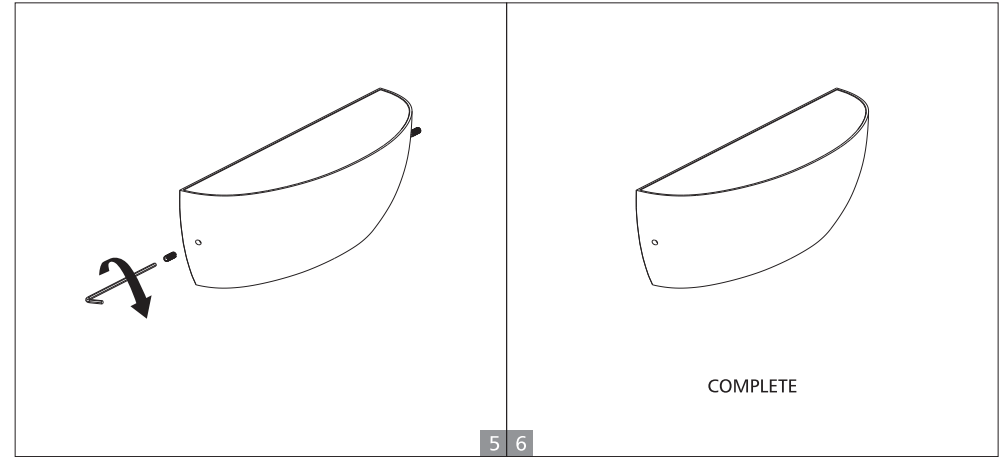

Important Safety Instructions

Basic safety precautions should always be followed when installing, including the following:

1. Read all instructions.
2. Licensed electrician for installation only
3. Always ensure the power is OFF and the fitting has cooled down before performing any maintenance, cleaning, changing the globe or adjustment to the fitting.
4. Do not install any luminaire near the heat source.
5. Do not exceed the nominal supply voltage or amperage ratings.
6. To avoid injury or damage to the fitting, please ensure that power leads and screws are secure maintenance, cleaning, changing the globe or adjustment to the fitting before connecting the power.

Installation Instruction

WARNING ⚡

1. Switch off before installation.
2. Switch on only after complete installation and examination of the circuit.
3. Professional electrician for installation and maintenance only.

Wall mounted installation

Dieses Produkt enthält eine Lichtquelle der Energieeffizienzklasse <D>.