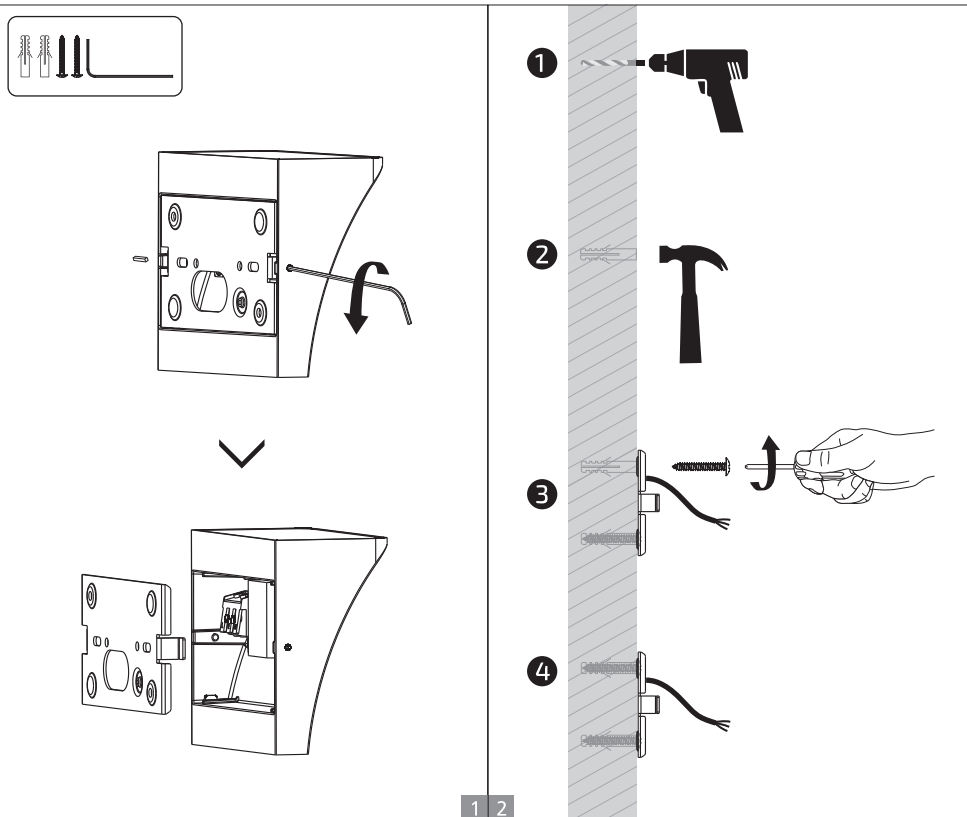

## Important Safety Instructions

Basic safety precautions should always be followed when installing, including the following:

1. Read all instructions.
2. Licensed electrician for installation only
3. Always ensure the power is OFF and the fitting has cooled down before performing any maintenance, cleaning, changing the globe or adjustment to the fitting.
4. Do not install any luminaire near the heat source.
5. Do not exceed the nominal supply voltage or amperage ratings.
6. To avoid injury or damage to the fitting, please ensure that power leads and screws are secure maintenance, cleaning, changing the globe or adjustment to the fitting before connecting the power.

## Installation Instruction

### WARNING ⚡

1. Switch off before installation.
2. Switch on only after complete installation and examination of the circuit.
3. Professional electrician for installation and maintenance only.

Turn Off  
Power Supply

## Wall mounted installation

Dieses Produkt enthält eine Lichtquelle  
der Energieeffizienzklasse <D>.