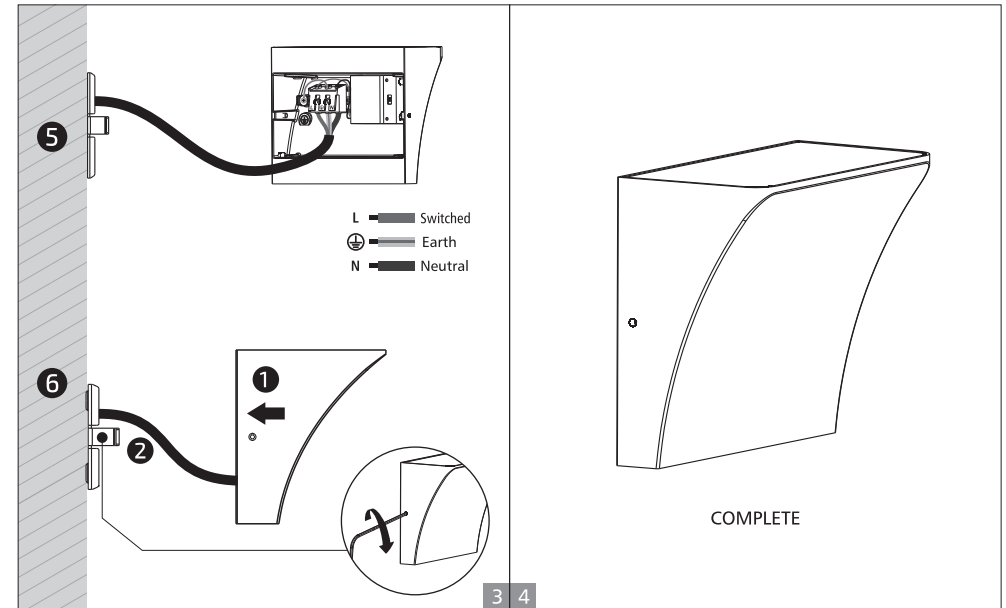

Important Safety Instructions

Basic safety precautions should always be followed when installing, including the following:

1. Read all instructions.
2. Licensed electrician for installation only
3. Always ensure the power is OFF and the fitting has cooled down before performing any maintenance, cleaning, changing the globe or adjustment to the fitting.
4. Do not install any luminaire near the heat source.
5. Do not exceed the nominal supply voltage or amperage ratings.
6. To avoid injury or damage to the fitting, please ensure that power leads and screws are secure maintenance, cleaning, changing the globe or adjustment to the fitting before connecting the power.

Installation Instruction

WARNING ⚡

1. Switch off before installation.
2. Switch on only after complete installation and examination of the circuit.
3. Professional electrician for installation and maintenance only.

Turn Off
Power Supply

Wall mounted installation

Dieses Produkt enthält eine Lichtquelle
der Energieeffizienzklasse <D>.