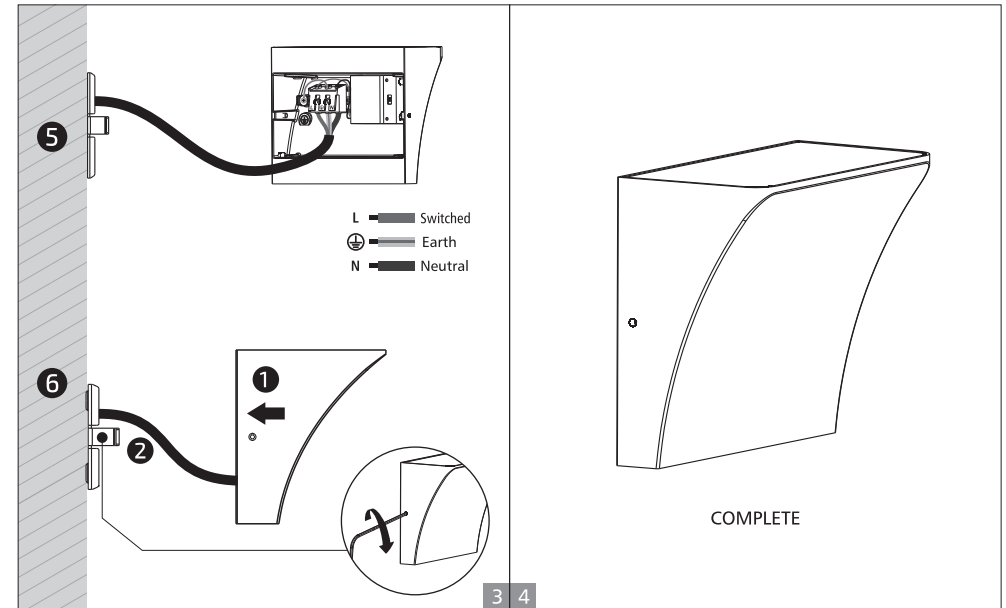

BEDIENUNGSANLEITUNG

S00-10040-141

S00-10040-142

Wandleuchte WAVE

Important Safety Instructions

Basic safety precautions should always be followed when installing, including the following:

1. Read all instructions.
2. Licensed electrician for installation only
3. Always ensure the power is OFF and the fitting has cooled down before performing any maintenance, cleaning, changing the globe or adjustment to the fitting.
4. Do not install any luminaire near the heat source.
5. Do not exceed the nominal supply voltage or amperage ratings.
6. To avoid injury or damage to the fitting, please ensure that power leads and screws are secure maintenance, cleaning, changing the globe or adjustment to the fitting before connecting the power.

Installation Instruction

WARNING ⚡

1. Switch off before installation.
2. Switch on only after complete installation and examination of the circuit.
3. Professional electrician for installation and maintenance only.

Turn Off
Power Supply

Wall mounted installation

Dieses Produkt enthält eine Lichtquelle
der Energieeffizienzklasse <D>.