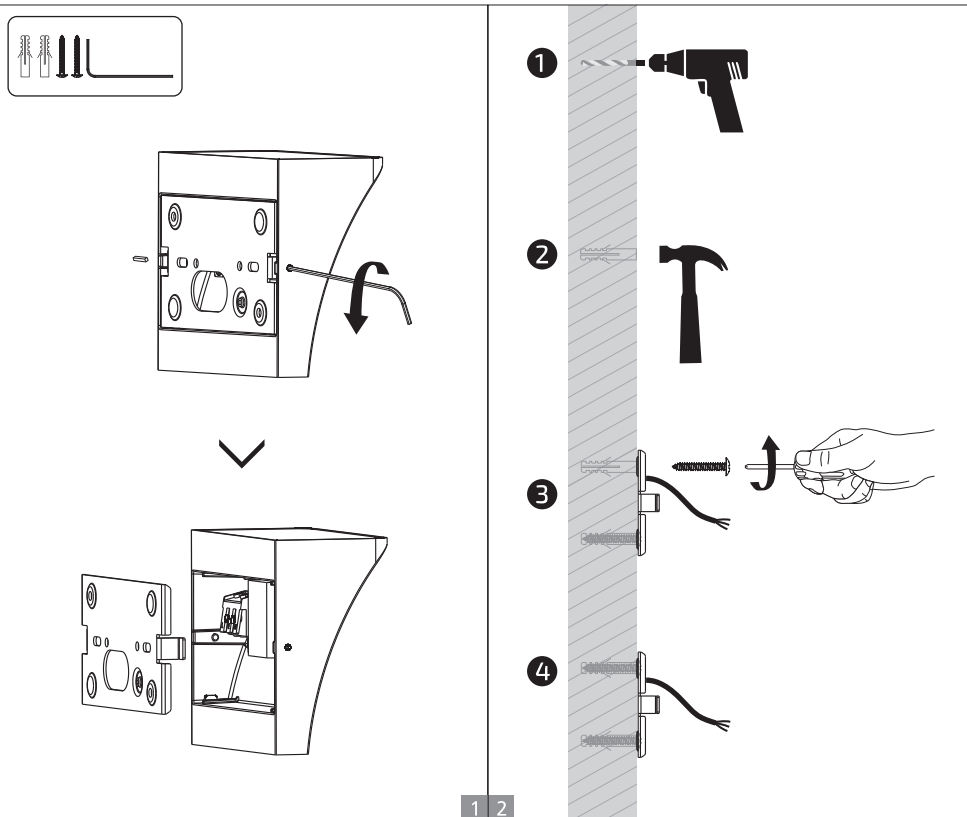

BEDIENUNGSANLEITUNG

S00-10040-141

S00-10040-142

Wandleuchte WAVE

Important Safety Instructions

Basic safety precautions should always be followed when installing, including the following:

1. Read all instructions.
2. Licensed electrician for installation only
3. Always ensure the power is OFF and the fitting has cooled down before performing any maintenance, cleaning, changing the globe or adjustment to the fitting.
4. Do not install any luminaire near the heat source.
5. Do not exceed the nominal supply voltage or amperage ratings.
6. To avoid injury or damage to the fitting, please ensure that power leads and screws are secure maintenance, cleaning, changing the globe or adjustment to the fitting before connecting the power.

Installation Instruction

WARNING ⚡

1. Switch off before installation.
2. Switch on only after complete installation and examination of the circuit.
3. Professional electrician for installation and maintenance only.

Turn Off
Power Supply

Wall mounted installation

Dieses Produkt enthält eine Lichtquelle
der Energieeffizienzklasse <D>.