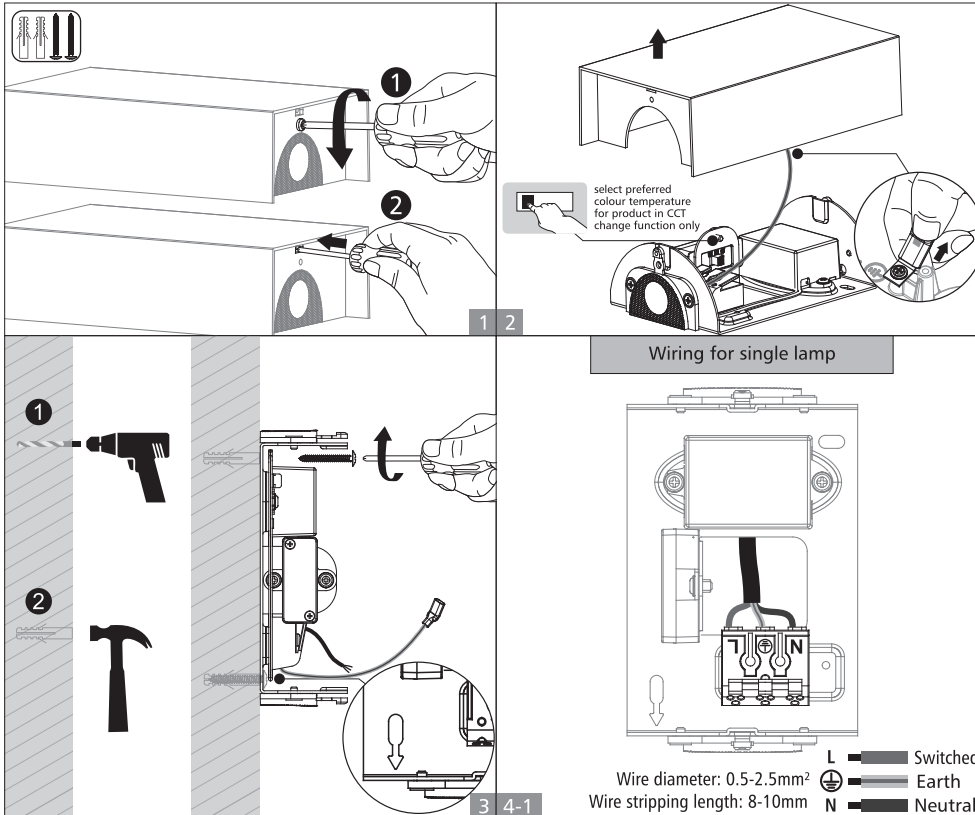

Important Safety Instructions

Basic safety precautions should always be followed when installing, including the following:

1. Read all instructions.
2. Licensed electrician for installation only
3. Always ensure the power is OFF and the fitting has cooled down before performing any maintenance, cleaning, changing the globe or adjustment to the fitting.
4. Do not install any luminaire near the heat source.
5. Do not exceed the nominal supply voltage or amperage ratings.
6. To avoid injury or damage to the fitting, please ensure that power leads and screws are secure maintenance, cleaning, changing the globe or adjustment to the fitting before connecting the power.

Installation Instruction

WARNING

1. Switch off before installation.
2. Switch on only after complete installation and examination of the circuit.
3. Professional electrician for installation and maintenance only.

Wall mounted installation

Dieses Produkt enthält eine Lichtquelle der Energieeffizienzklasse <F>.