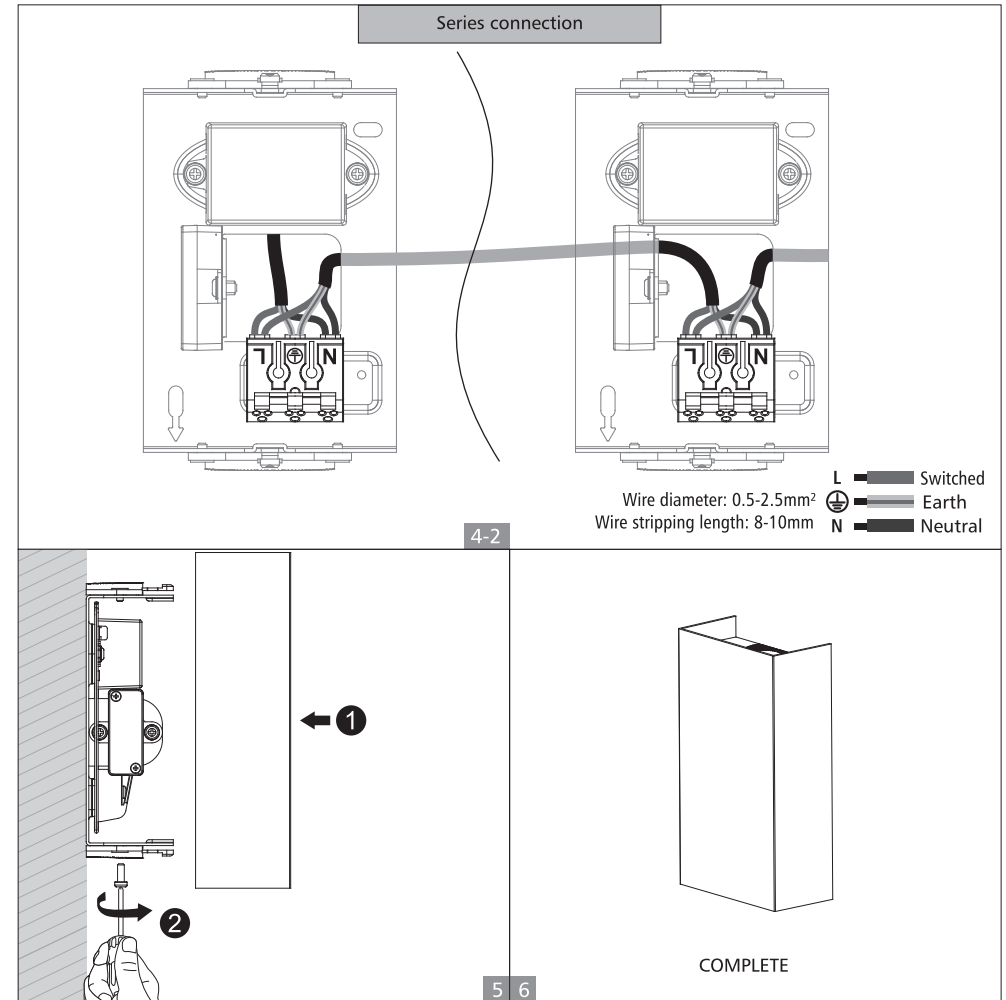

Important Safety Instructions

Basic safety precautions should always be followed when installing, including the following:

1. Read all instructions.
2. Licensed electrician for installation only
3. Always ensure the power is OFF and the fitting has cooled down before performing any maintenance, cleaning, changing the globe or adjustment to the fitting.
4. Do not install any luminaire near the heat source.
5. Do not exceed the nominal supply voltage or amperage ratings.
6. To avoid injury or damage to the fitting, please ensure that power leads and screws are secure maintenance, cleaning, changing the globe or adjustment to the fitting before connecting the power.

Installation Instruction

WARNING

1. Switch off before installation.
2. Switch on only after complete installation and examination of the circuit.
3. Professional electrician for installation and maintenance only.

Wall mounted installation

Dieses Produkt enthält eine Lichtquelle der Energieeffizienzklasse <F>.