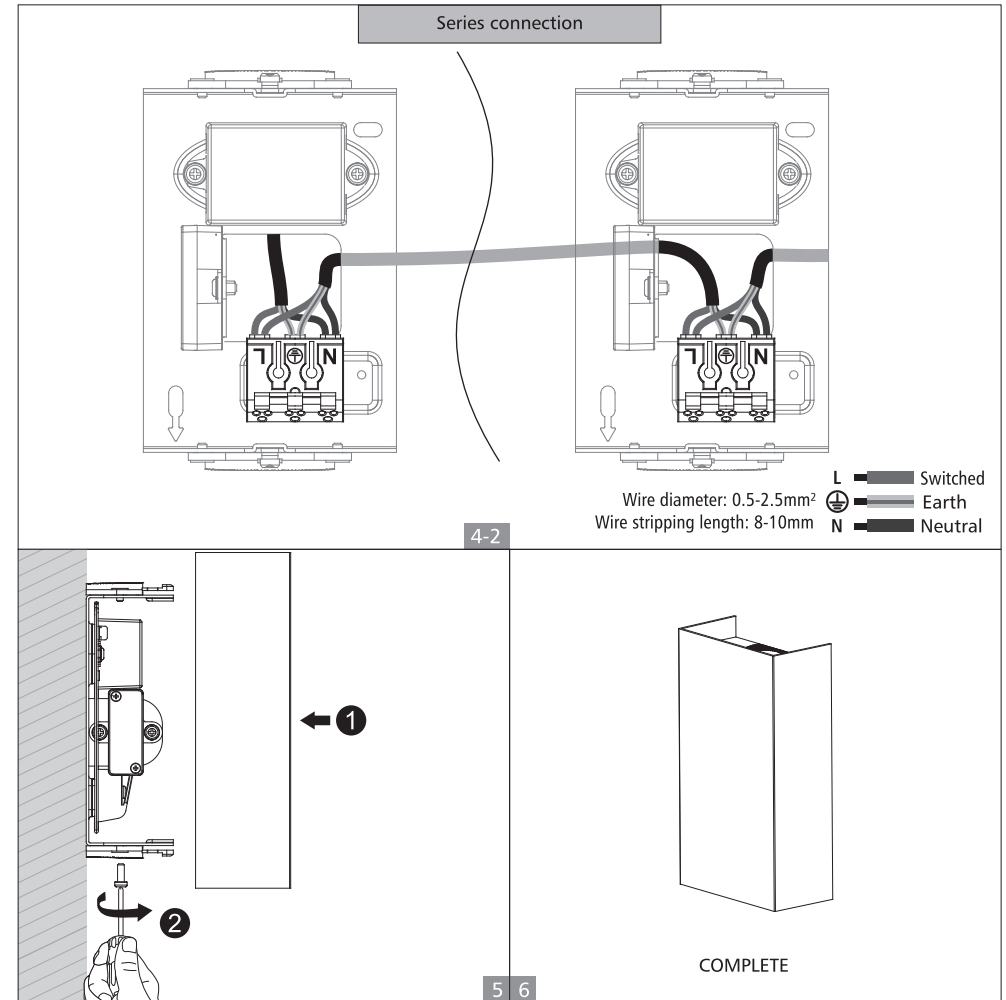

Important Safety Instructions

Basic safety precautions should always be followed when installing, including the following:

1. Read all instructions.
2. Licensed electrician for installation only
3. Always ensure the power is OFF and the fitting has cooled down before performing any maintenance, cleaning, changing the globe or adjustment to the fitting.
4. Do not install any luminaire near the heat source.
5. Do not exceed the nominal supply voltage or amperage ratings.
6. To avoid injury or damage to the fitting, please ensure that power leads and screws are secure maintenance, cleaning, changing the globe or adjustment to the fitting before connecting the power.

Installation Instruction

WARNING

1. Switch off before installation.
2. Switch on only after complete installation and examination of the circuit.
3. Professional electrician for installation and maintenance only.

Turn Off
Power Supply

Wall mounted installation

Dieses Produkt enthält eine Lichtquelle der Energieeffizienzklasse <F>.