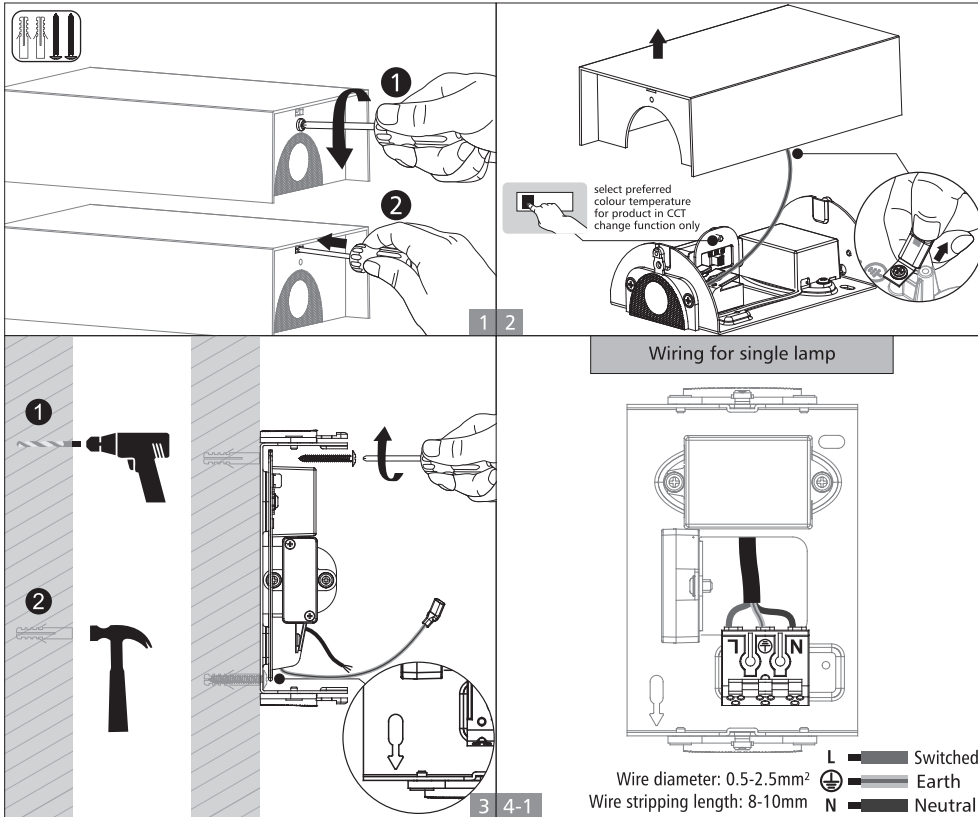

Important Safety Instructions

Basic safety precautions should always be followed when installing, including the following:

1. Read all instructions.
2. Licensed electrician for installation only
3. Always ensure the power is OFF and the fitting has cooled down before performing any maintenance, cleaning, changing the globe or adjustment to the fitting.
4. Do not install any luminaire near the heat source.
5. Do not exceed the nominal supply voltage or amperage ratings.
6. To avoid injury or damage to the fitting, please ensure that power leads and screws are secure maintenance, cleaning, changing the globe or adjustment to the fitting before connecting the power.

Installation Instruction

WARNING

1. Switch off before installation.
2. Switch on only after complete installation and examination of the circuit.
3. Professional electrician for installation and maintenance only.

Turn Off
Power Supply

Wall mounted installation

Dieses Produkt enthält eine Lichtquelle der Energieeffizienzklasse <F>.